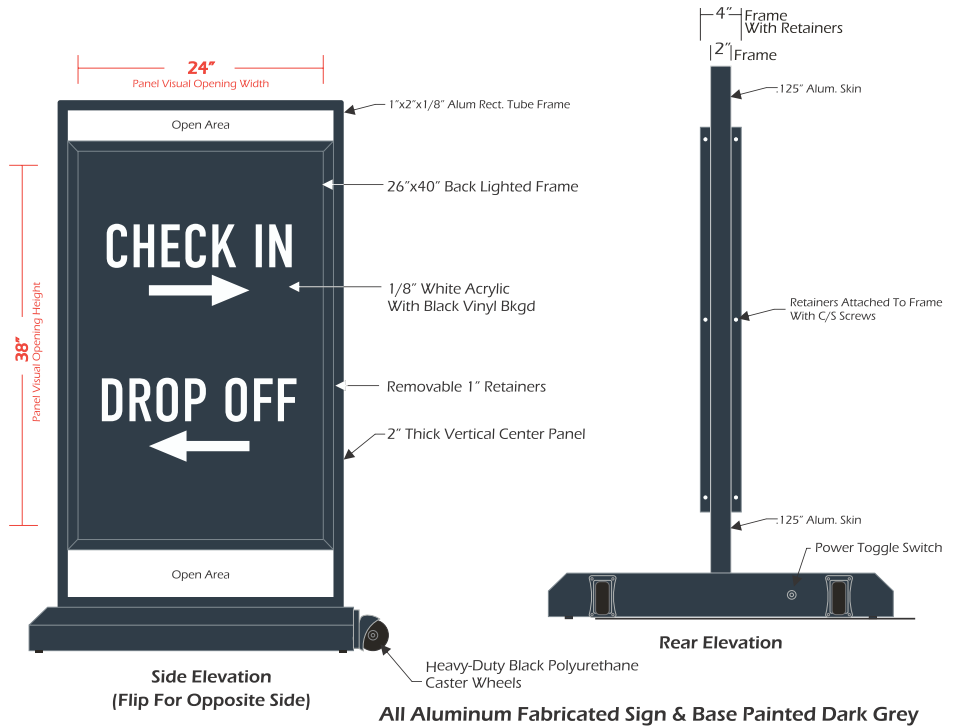

AlumiSign

SAFER. SMARTER. STRONGER.

Highly visible, LED-lit mobile wayfinding solution that will help increase revenue and improve safety.

Replace flaggers and reduce operational costs

KEY FEATURES

- Vandal resistant
- High wind resistant
- Industrial Grade aluminum - Will not rust
- Interchangeable illuminated color signage
- Rechargeable portable power, up to 20 hours, with charger included
- Valet Armor scratch resistant paint - Custom Color options available